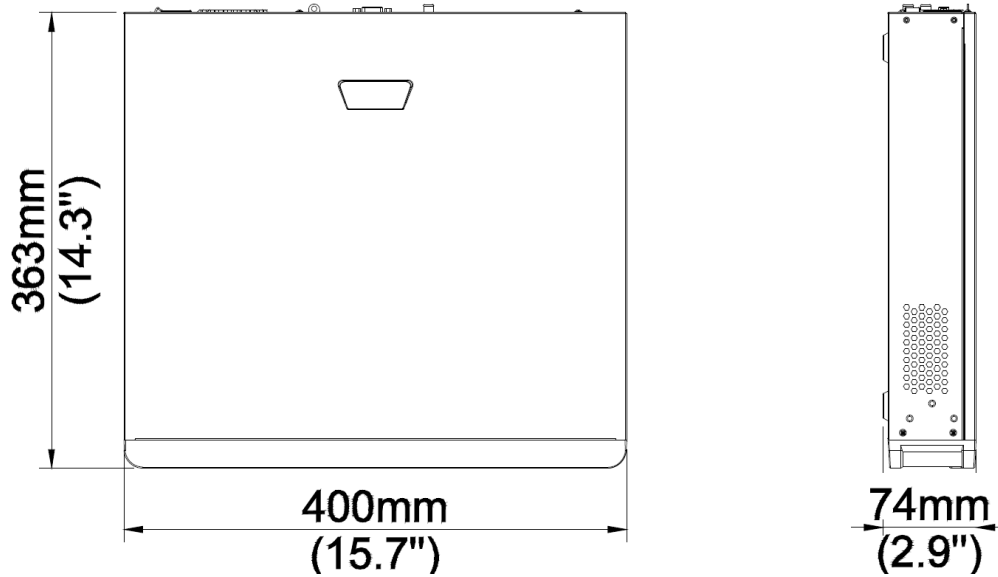

## Specifications

Model	NVR304-16E2-P16	NVR304-32E2-P16
<b>Video/Audio Input</b>		
IP Video Input	16-ch	32-ch
Two-way Audio Input	1-ch, RCA	
<b>Network</b>		
Incoming Bandwidth	320Mbps	
Outgoing Bandwidth	320Mbps	
Remote Users	128	
Protocols	TCP/IP, P2P, UPnP, NTP, DHCP, PPPoE, HTTP, HTTPS, DNS, DDNS, SNMP, SMTP, NFS	
Browser	IE(IE10/11) for Windows Firefox (version 52.0 and above) for Windows Chrome(version 45 and above) for Windows Edge(version 79 and above) for Windows	
<b>Video/Audio Output</b>		
HDMI/VGA Output	VGA: 1920x1080p/60Hz, 1920x1080p/50Hz, 1600x1200/60Hz, 1280x1024/60Hz, 1280x720/60Hz, 1024x768/60Hz HDMI: 4K (3840x2160)/30Hz, 1920x1080p/60Hz, 1920x1080p/50Hz, 1280x1024/60Hz, 1280x720/60Hz, 1024x768/60Hz	
Recording Resolution	12MP/8MP/6MP/5MP/4MP/3MP/1080p/960p/720p/D1/2CIF/CIF	
Audio Output	1-ch, RCA	
Audio Compression	G.711A, G.711U	
Synchronous Playback	16-ch	
Live View Display	1/4/6/8/9/16	1/4/6/8/9/16/25/36
Corridor Mode Screen	3/4/5/7/9/10/12/16	3/4/5/7/9/10/12/16/32
<b>Snapshot</b>		
FTP/Schedule/Event Snapshot	16-ch snapshot, up to 1080P resolution	
<b>Decoding</b>		
Decoding Format	Ultra 265, H.265, H.264	
Live View/Playback	12MP/8MP/6MP/5MP/4MP/3MP/1080p/960p/720p/D1/2CIF/CIF	
Capability	1 x 12MP@30, 2 x 4K@30, 5 x 4MP@30, 10 x 1080P@30, 16 x 720P@30	1 x 12MP@30, 2 x 4K@30, 5 x 4MP@30, 10 x 1080P@30, 22 x 720P@30, 32 x D1
<b>Hard Disk</b>		
SATA	4 SATA interfaces	
Capacity	up to 10TB for each HDD	
eSATA	NA	
Disk Group	Support	
RAID	RAID 1,5	
<b>Smart</b>		
VCA Detection by Camera	Intrusion Detection, Cross Line Detection, Enter Area, Leave Area, Defocus Detection, Scene Change	

## Dimensions