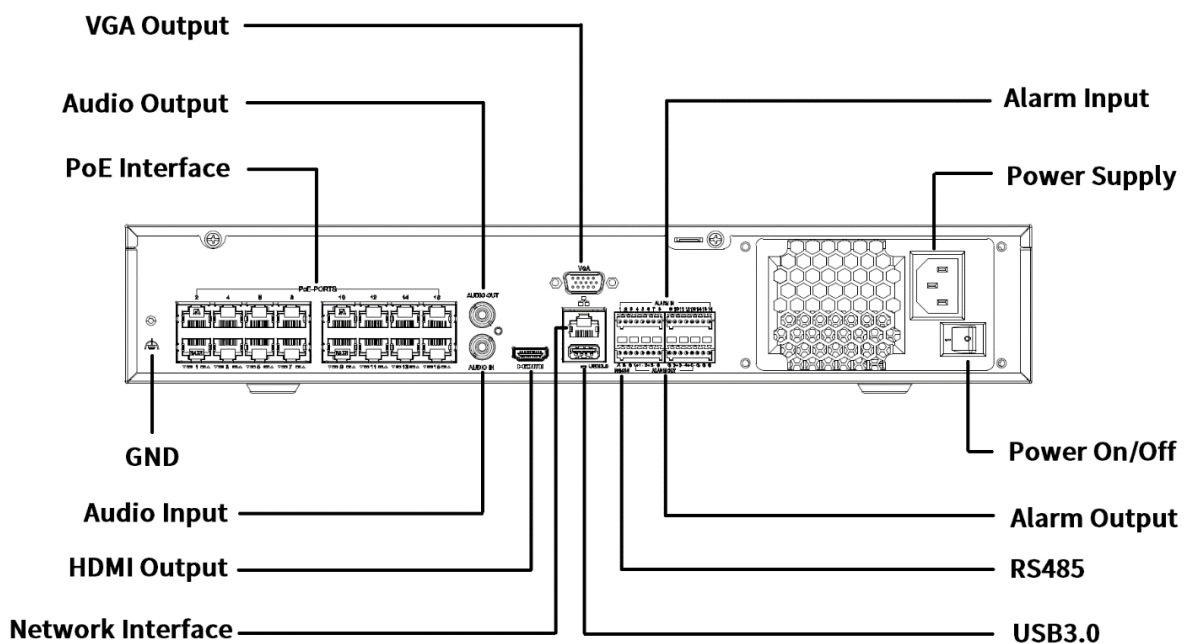

Rear Panel

Zhejiang Uniview Technologies Co., Ltd.

Building No.10, Wanlun Science Park, Jiangling Road 88, Binjiang District, Hangzhou, Zhejiang, China

Email: overseasbusiness@uniview.com; globalsupport@uniview.com

<http://www.uniview.com>

©2022 Zhejiang Uniview Technologies Co., Ltd. All rights reserved.

* Product specifications and availability are subject to change without notice.